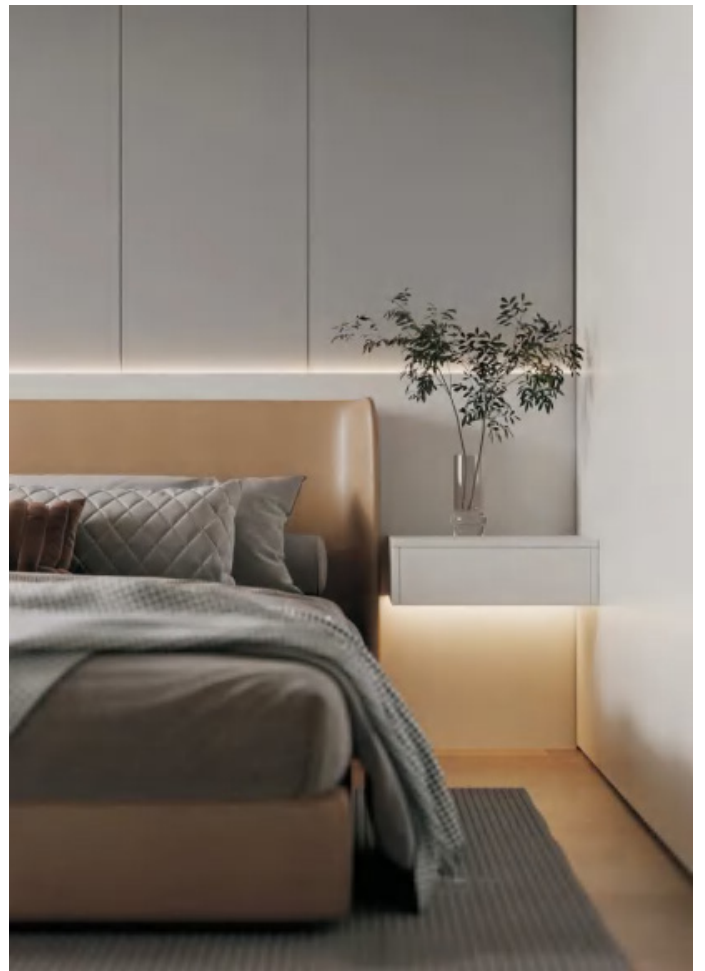

7002

7005

7006

WPS

COLOUR - Solid color series

COLOUR - Solid color series

WALL
PANELS
SOLUTIONS

Thickness: 0.14~0.18mm