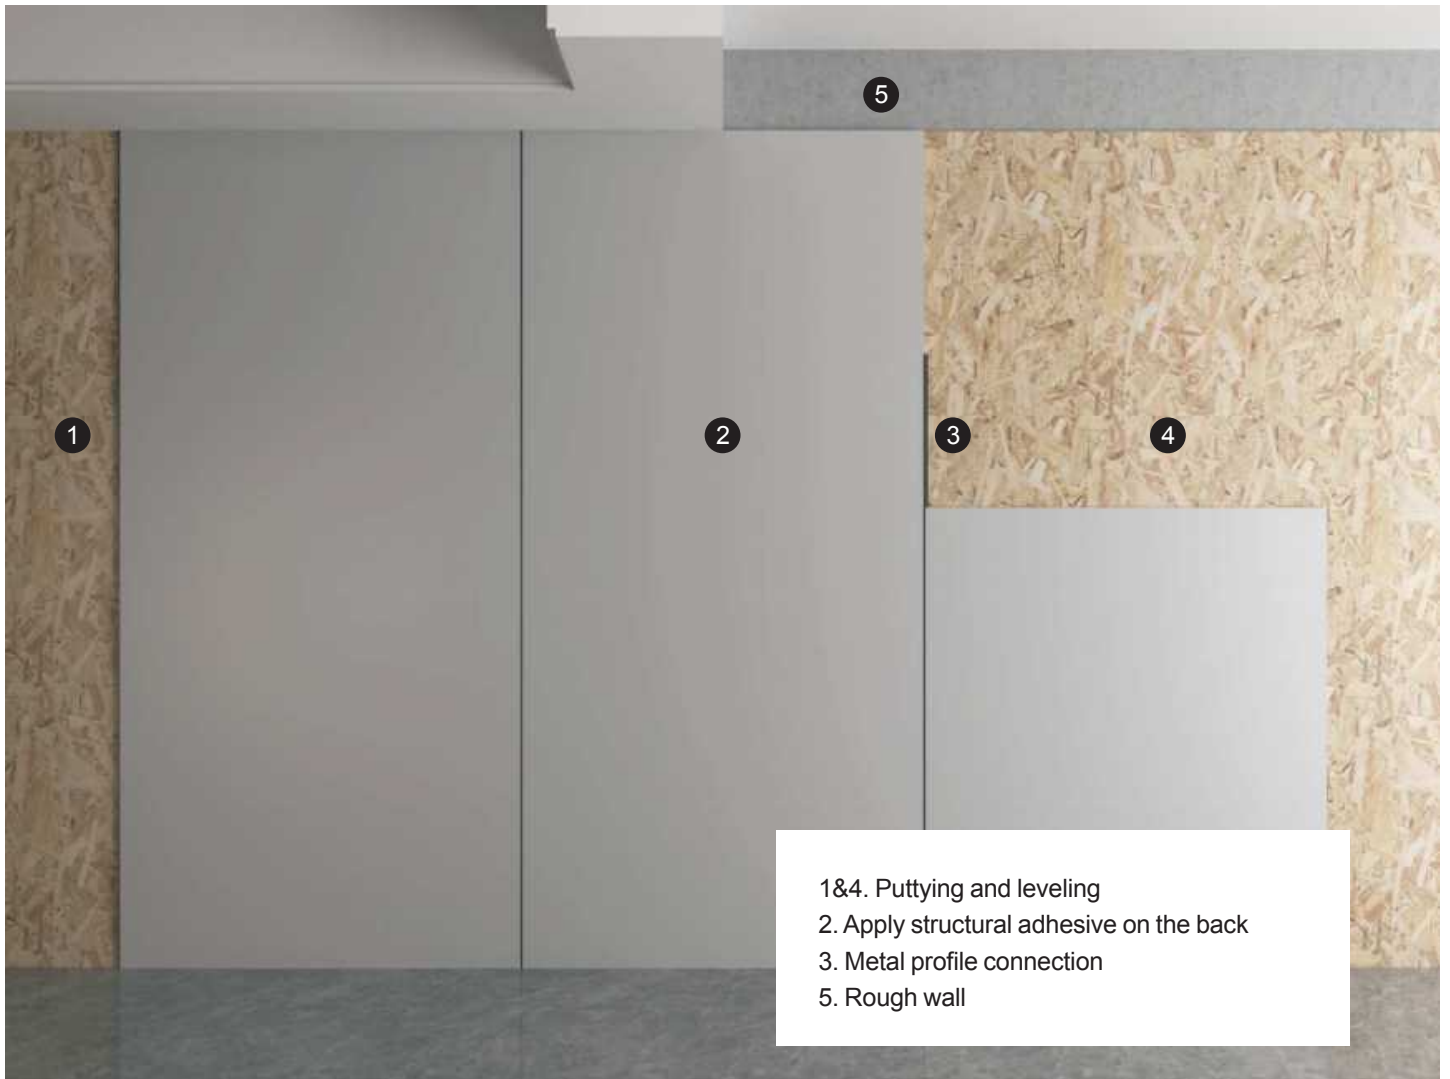

Performance: waterproof&bendable

PHYSICAL PHOTOS

Waterproof

Insect prevention

Environmental protection

Flame-retardant

Thickness: 5mm&8mm

Bending and shaping

Waterproof and moisture-proof

- 1&4. Puttying and leveling
- 2. Apply structural adhesive on the back
- 3. Metal profile connection
- 5. Rough wall

- 1. Apply structural adhesive on the back
- 2. Metal profile connection
- 3. Puttying and leveling