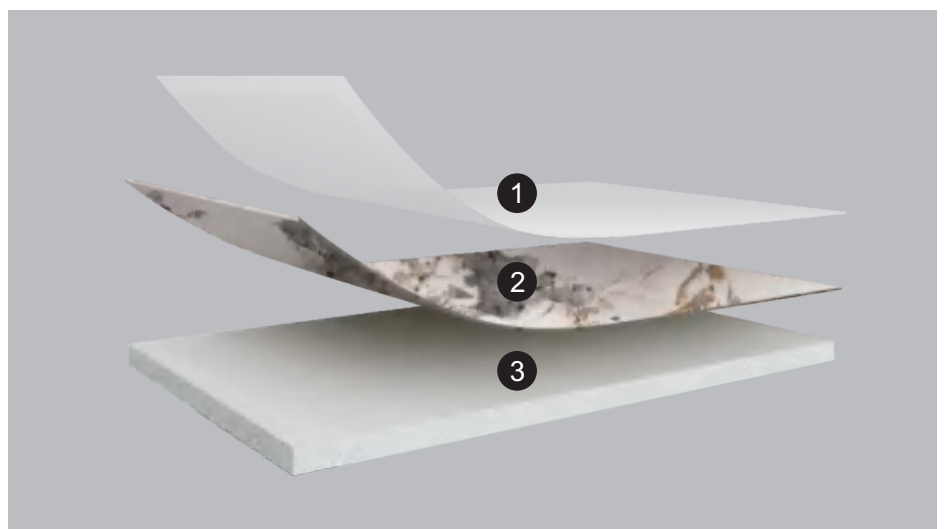

At the same time, it is extruded by T-shaped mold, which also avoids the internal layer coating and gluing, so its functions are more abundant, and it is non-toxic, formaldehyde free and zero pollution, With a series of characteristics such as renewable materials, even in the future, the SPC floor should be able to be recycled like plastic, which can reduce the cost of house decoration.

WPS

Name: SPC background wall

Length and width: Single piece size within 1200 * 3000mm can be customized

Thickness: 6mm

Surface process: bright or matte

Environmental protection grade: E0

Fire rating: B1

1. UV layer