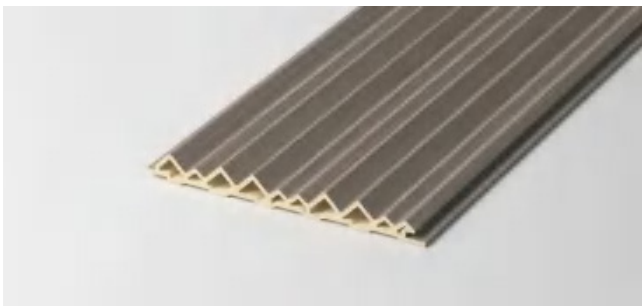

Name: 160 triangular grille

Length and width: 160*3000 (mm)
Thickness: 15mm
Environmental protection grade: E0
Fire rating: B1