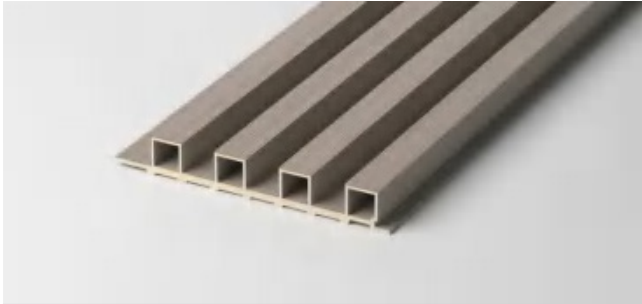

INFORMATION

FLUTED
WALL
PANELS

WPS | WALL
PANELS
SOLUTIONS

FLUTED WALL PANEL

The wooden grid based on nano bamboo and wood fiber replaces the traditional wooden grid, which is more environmental friendly, moisture-proof and does not deform.

The traditional wooden grid will be moldy and deformed after it is used for a long time. The cost is very high and is not environmental friendly.

Now, the advantages of using nano bamboo and wood fiber material are: environmental protection, waterproof, moisture-proof, mildew proof, moth proof, no deformation, various colors, light, installed, clean, firm, durable and nice appearance.

It is very popular by lots of customers as soon as it accesses to the domestic and overseas market!

WPS

HOLLOW GRID PLATE

Name: 170 Hollow fluted wall panel

Length and width: 170*3000 (mm)
Thickness: 23.5mm
Environmental protection grade: E0
Fire rating: B1

Name: 100 Arc fluted wall panel

Length and width: 100*3000 (mm)
Thickness: 19.5mm
Environmental protection grade: E0
Fire rating: B1

Name: 157 Inner arc grille

Length and width: 157*3000 (mm)
Thickness: 18.5mm
Environmental protection grade: E0
Fire rating: B1