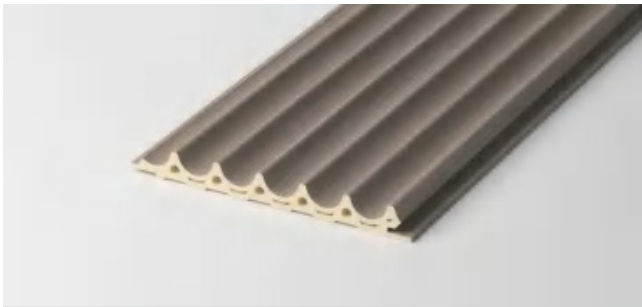

INFORMATION

FLUTED
WALL
PANELS

WPS | WALL
PANELS
SOLUTIONS

FLUTED WALL PANEL

The wooden grid based on nano bamboo and wood fiber replaces the traditional wooden grid, which is more environmental friendly, moisture-proof and does not deform.

The traditional wooden grid will be moldy and deformed after it is used for a long time. The cost is very high and is not environmental friendly.

Now, the advantages of using nano bamboo and wood fiber material are: environmental protection, waterproof, moisture-proof, mildew proof, moth proof, no deformation, various colors, light, installed, clean, firm, durable and nice appearance.

It is very popular by lots of customers as soon as it accesses to the domestic and overseas market!

WPS

HOLLOW GRID PLATE

Name: 170 Hollow fluted wall panel

Length and width: 170*3000 (mm)
Thickness: 23.5mm
Environmental protection grade: E0
Fire rating: B1

Name: 100 Arc fluted wall panel

Length and width: 100*3000 (mm)
Thickness: 19.5mm
Environmental protection grade: E0
Fire rating: B1

Name: 157 Inner arc grille

Length and width: 157*3000 (mm)
Thickness: 18.5mm
Environmental protection grade: E0
Fire rating: B1