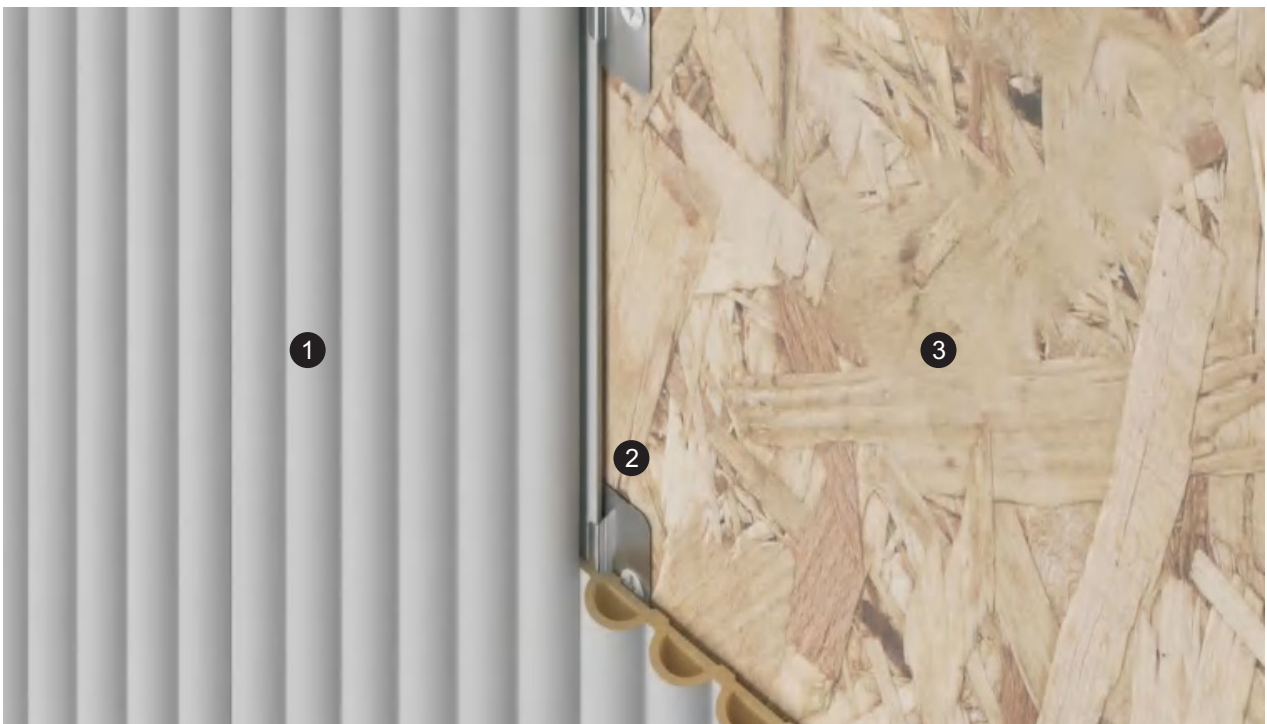

Name: 70 Inner arc solid grille

Length and width: 70*3000 (mm)
Thickness: 15mm
Environmental protection grade: E0
Fire rating: B1

Name: 120 * 9 solid fluted wall panel

Length and width: 120*3000 (mm)
Thickness: 9mm
Environmental protection grade: E0
Fire rating: B1