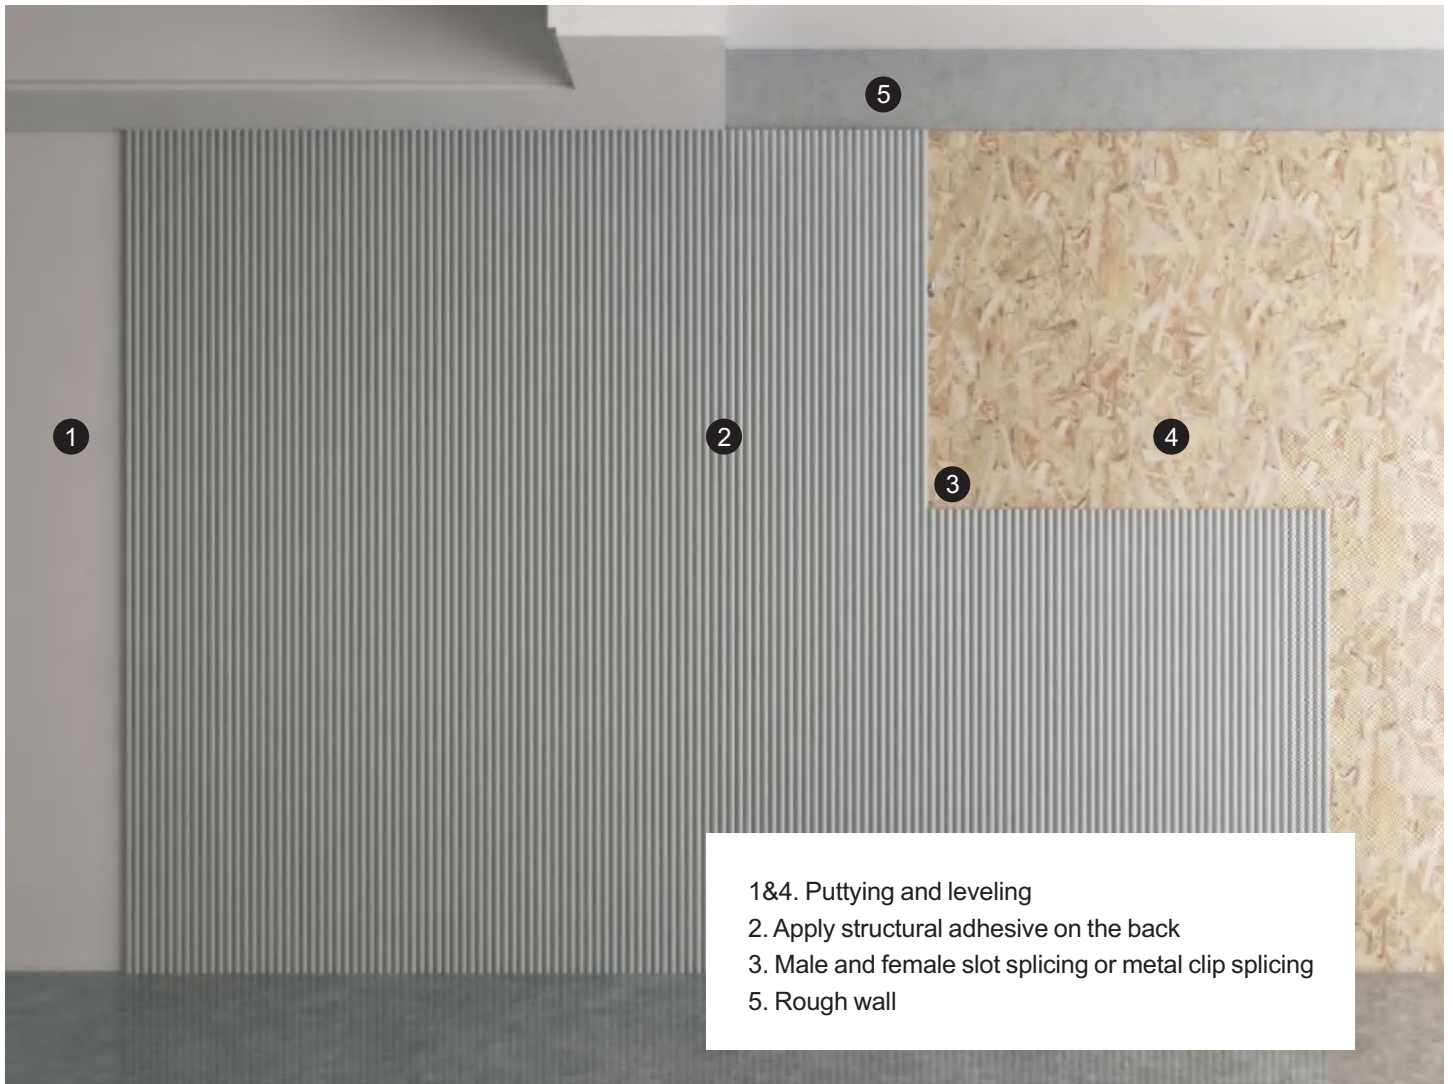

Name: 70 Inner arc solid grille

Length and width: 70*3000 (mm)
Thickness: 15mm
Environmental protection grade: E0
Fire rating: B1

Name: 120 * 9 solid fluted wall panel

Length and width: 120*3000 (mm)
Thickness: 9mm
Environmental protection grade: E0
Fire rating: B1